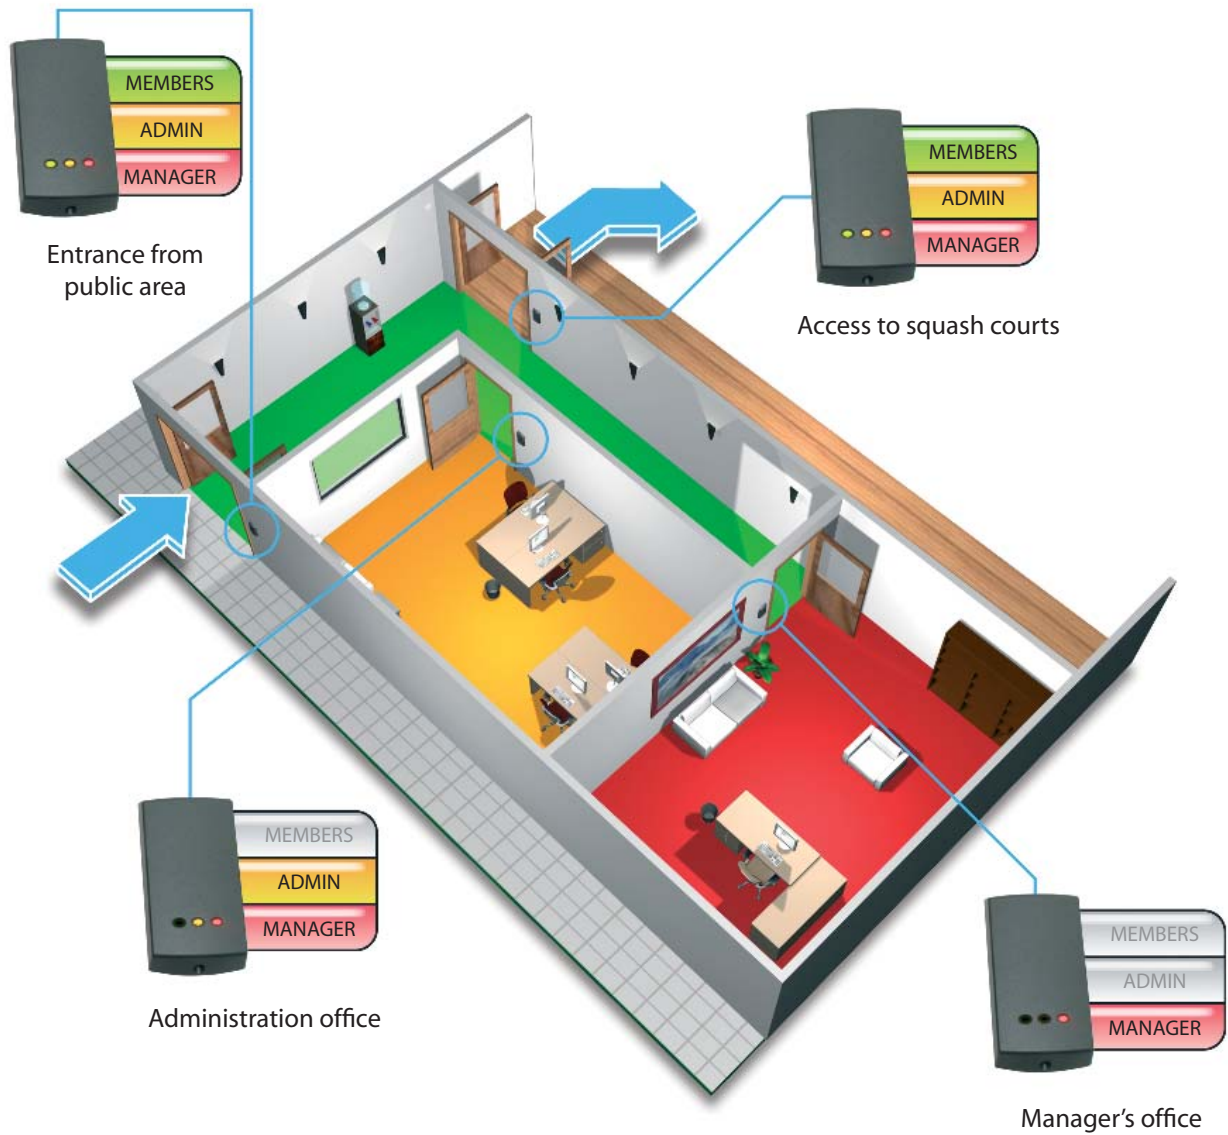

AC TYPE 2 & 3 PAXTON PROXIMITY SYSTEMS

PROXIMITY compact is a single door access control system. All of the electronics are within the housing of the reader. Compact systems can be installed to many doors over a site, all using the same cards. The P series readers are supplied with a choice of black or white fascias that can be fitted in the final stages of installation.

The shadow card pockets have a cut out window to make writing on the shadow card easy.

Gaining access

The user presents their card to the reader and the door unlocks.

Cards or keyfobs are easy to carry in a wallet or on a keyring.

Cards and keyfobs have no batteries.

Convenience and ease of access are assured.

Lost Card!

Open the card wallet and remove the shadow card with that person's name on.

Go to the reader and present the shadow card.

The lost user card is now barred.

If found, the lost user card will no longer allow access.

It is as simple as that for most system users!

Restricting access by token colour

PROXIMITY systems can be used to control access through several doors in a building. Access can be restricted to certain areas based on the colour of a user's token. A function card pack is required.